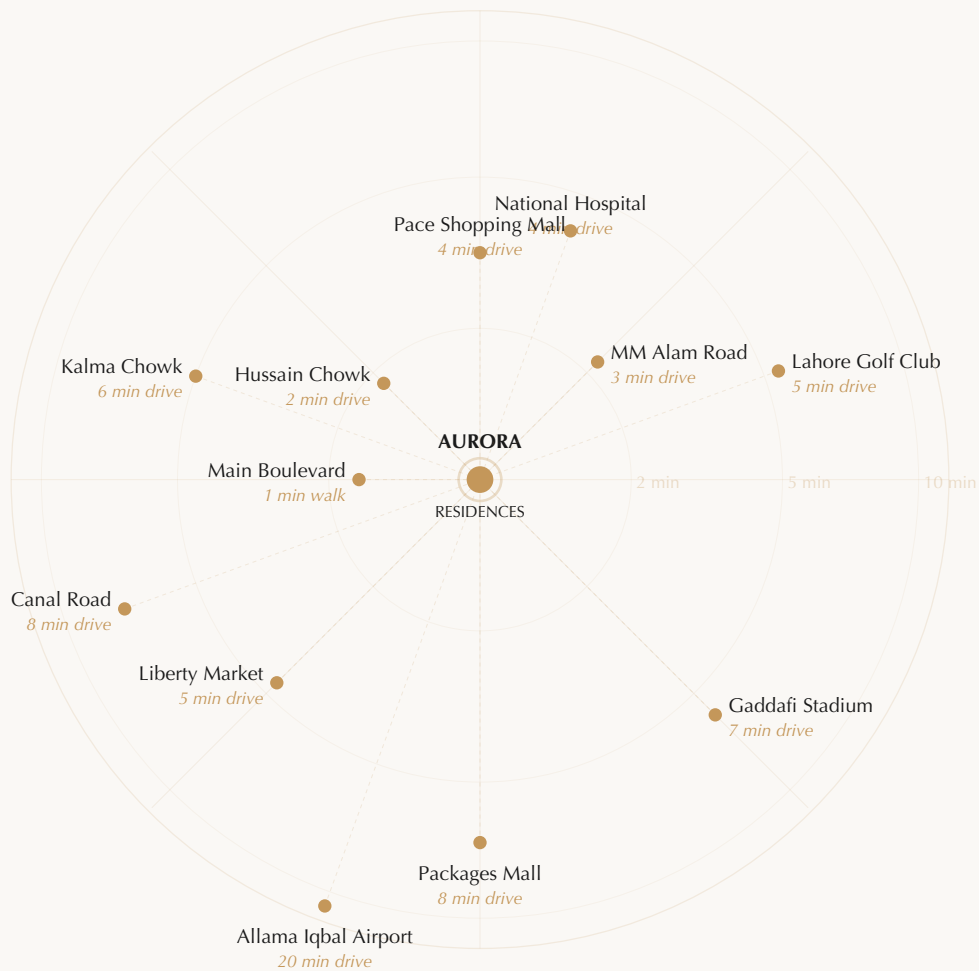

# The Heart of *Gulberg II*

Everything you need, minutes from your doorstep.

*Minutes from everything. A world apart from the ordinary.*