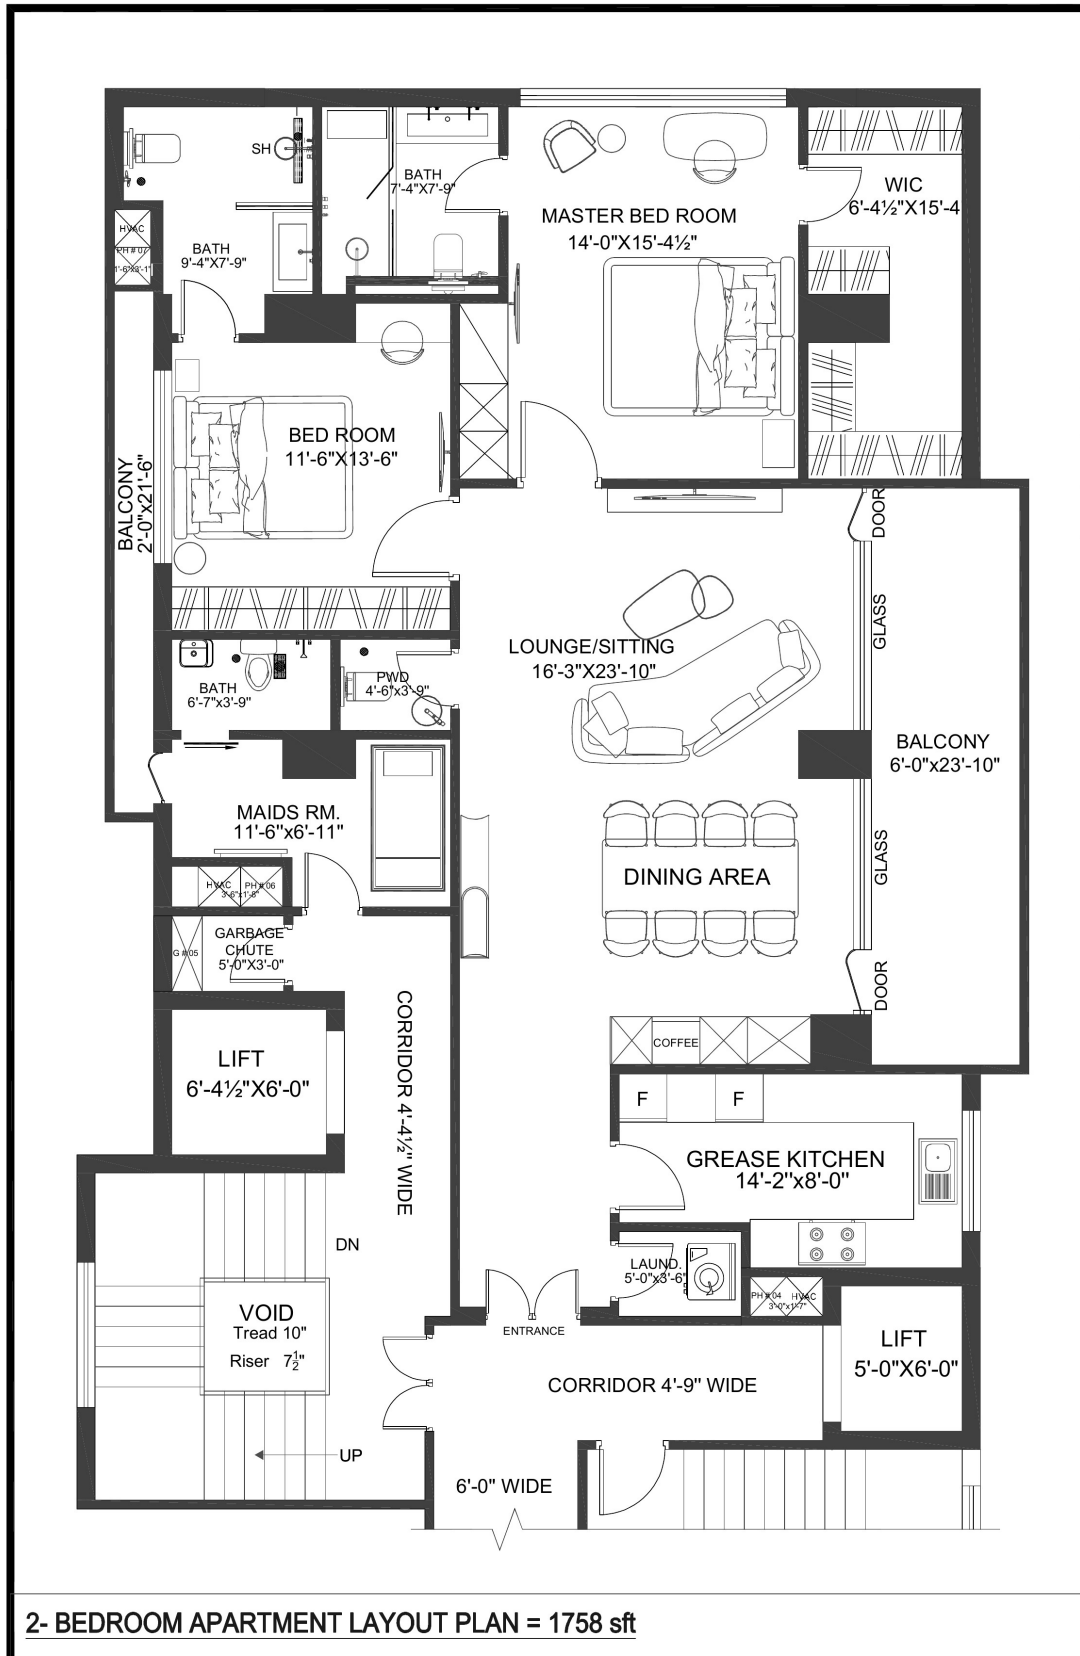

---

LOCATION	RESIDENCES	SIZES	COMPLETION
Gulberg II, Lahore	16 exclusive apartments	1,758 – 2,350 sq ft	2027

*"We don't build apartments. We build addresses."*

FLOOR PLAN

# Apartment Layout

1,758 sq ft

2- BEDROOM APARTMENT LAYOUT PLAN = 1758 sft

FLOOR PLAN